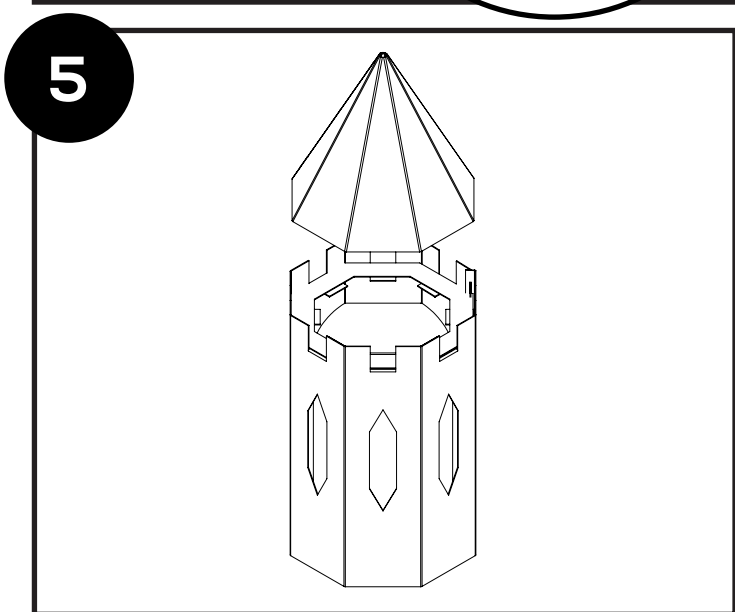

PopUp Play® Castle Assembly

PopUp Play® Castle Assembly

Having trouble with assembly?

Watch the assembly video at popupplaytoy.com/videos, or give us a call at (512) 900-4247 if you just want someone to walk you through it.